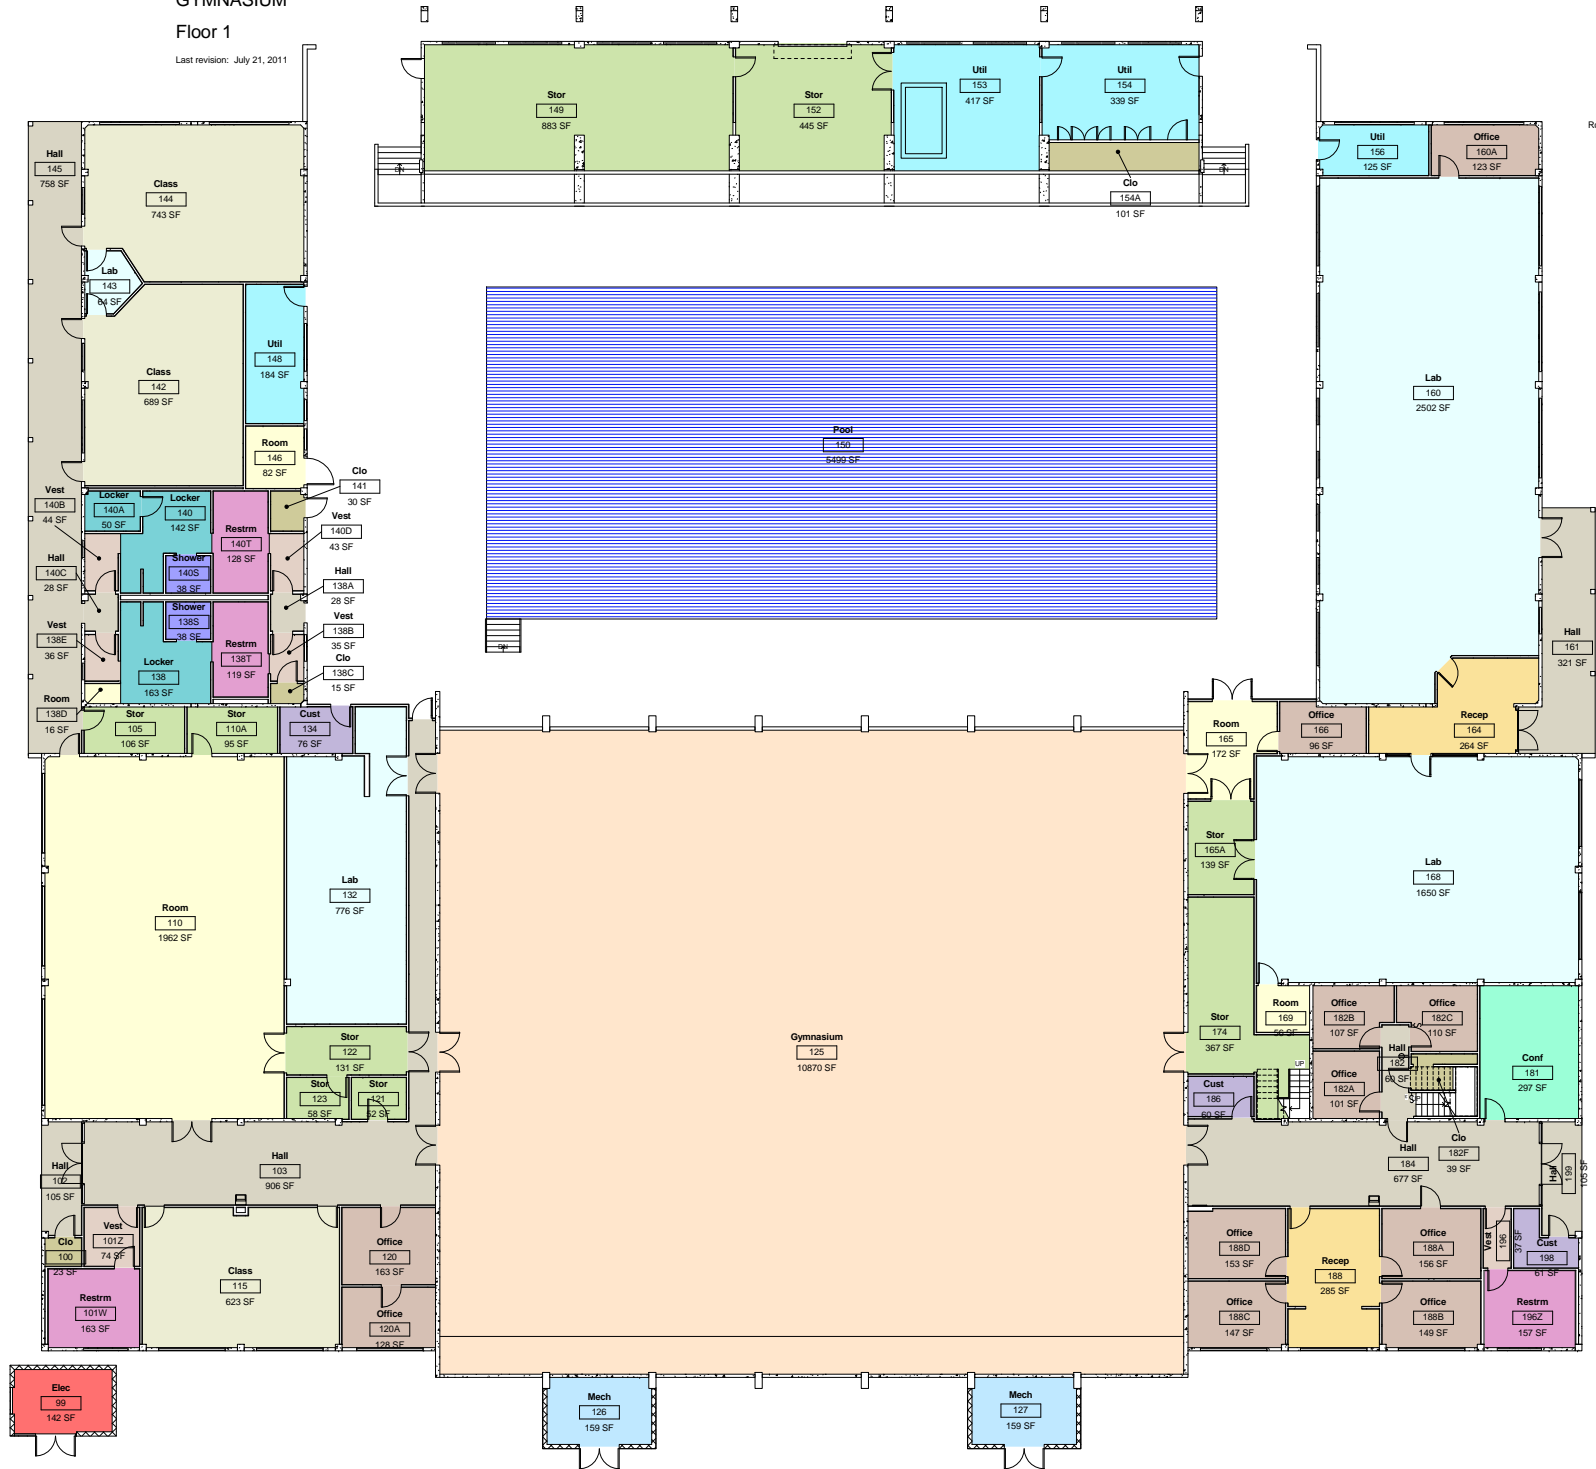

GYMNASIUM

Floor 1

Last revision: July 21, 2011

- Room color code
- Class
 - Clo
 - Conf
 - Cust
 - Elec
 - Gymnasium
 - Hall
 - Lab
 - Locker
 - Mech
 - Office
 - Pool
 - Recep
 - Restrm
 - Room
 - Shower
 - Stor
 - Util
 - Vest

Gymnasium Floor 2

Last Revision: Sept 20, 2007

- Clo
- Hall
- Office
- Room