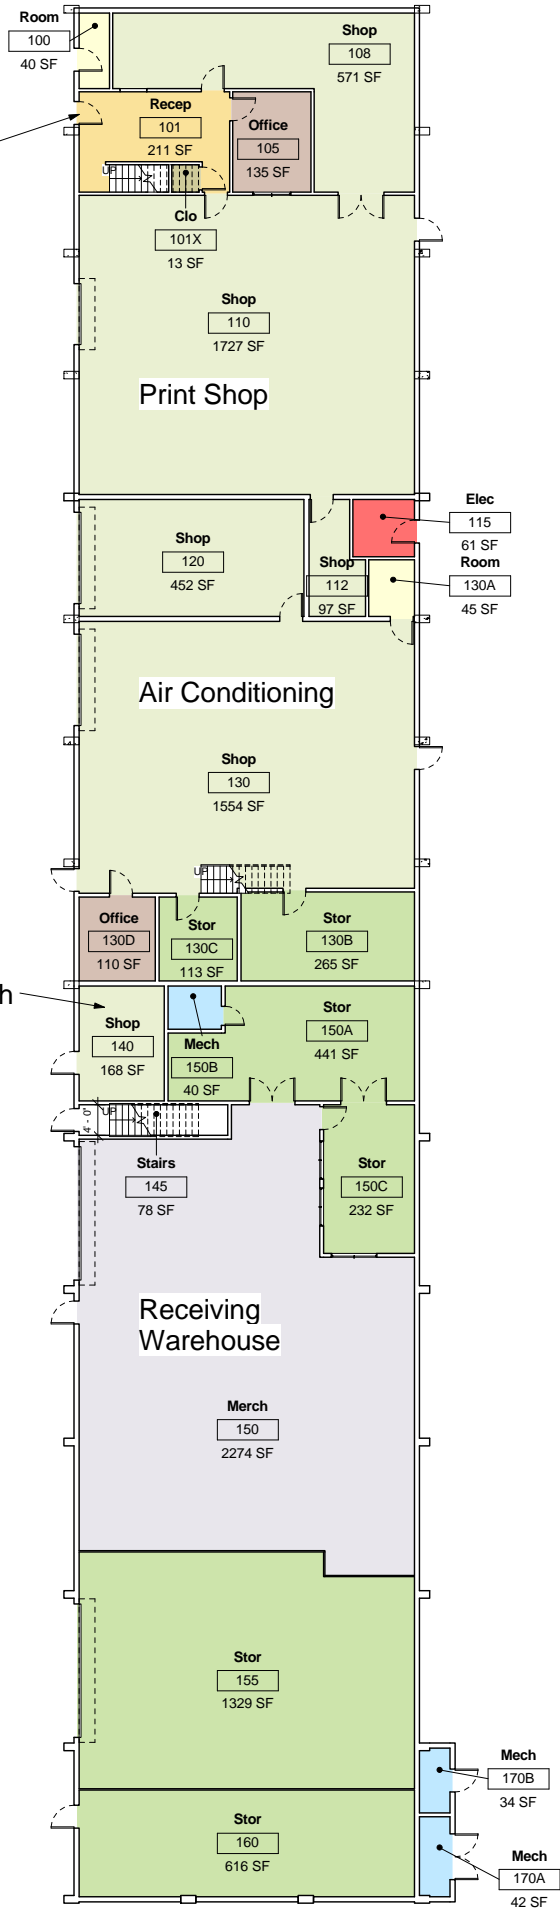

Print Services

Facilities Shop Building 2

FSB2

Floor 1

Last revision: April 14, 2011

- Clo
- Elec
- Mech
- Merch
- Office
- Recep
- Room
- Shop
- Stairs
- Stor

Locksmith

North

Physical Plant Shop Building 2

Floor 2

Last revision: Jan 13, 2009

- Office
- Shop
- Stairs
- Stor
- Util