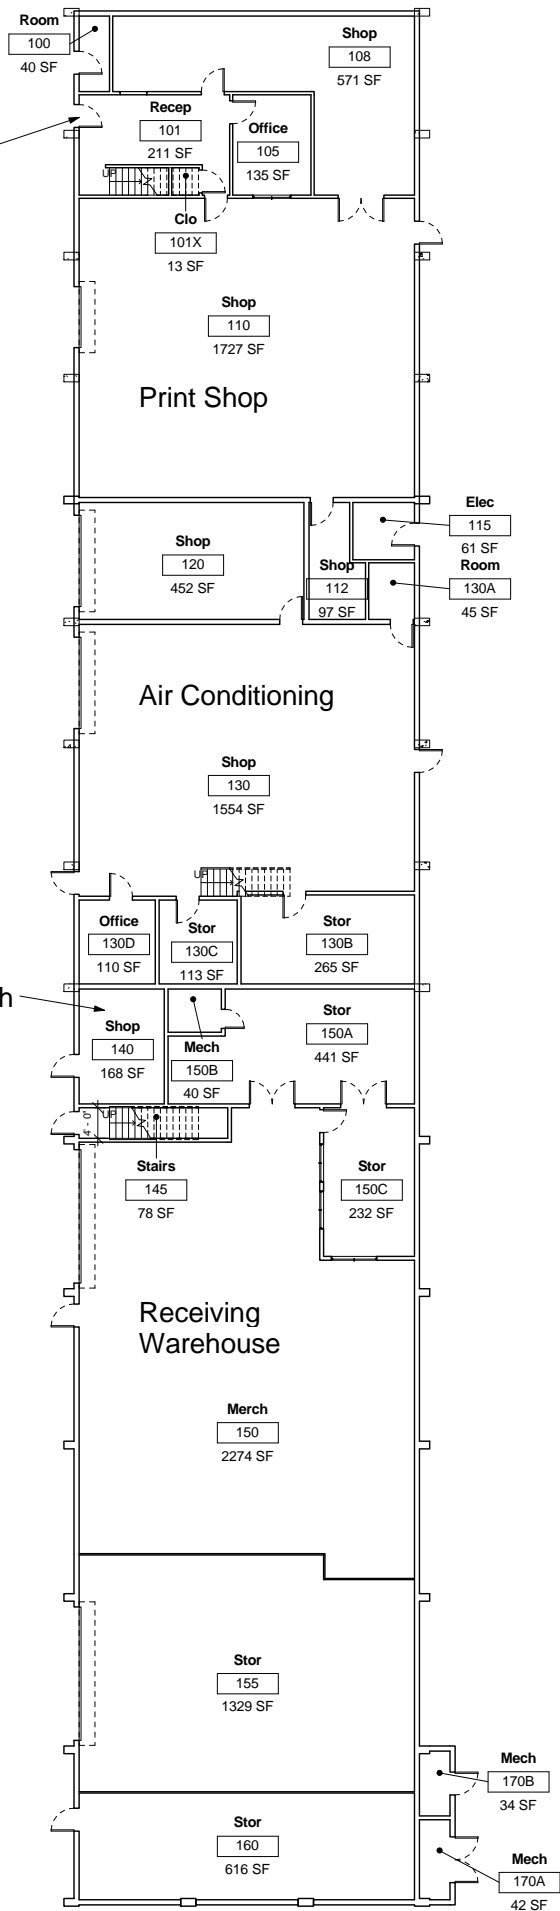

North

Print Services

Locksmith

Facilities Shop Building 2

FSB2

Floor 1

Last revision: April 14, 2011

North

Physical Plant Shop Building 2

Floor 2

Last revision: Jan 13, 2009